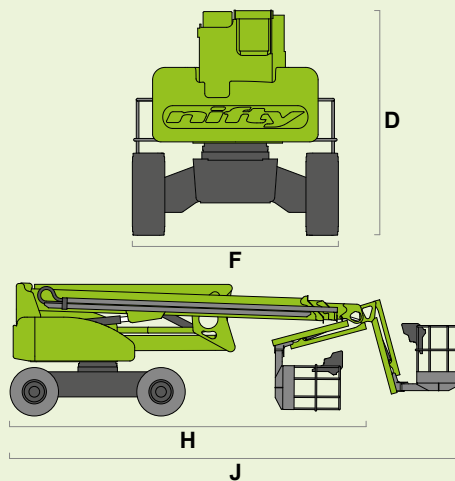

SiOPS® Gen² Hybrid
Niftylink®

niftylift

Chalkdell Drive, Shenley Wood,
Milton Keynes, MK5 6GF
England, United Kingdom
+44 1908 223456
sales@niftylift.com
www.niftylift.com

 ISO 9001 QUALITY MANAGEMENT	 ISO 14001 ENVIRONMENTAL MANAGEMENT	 ISO 45001 HEALTH & SAFETY MANAGEMENT