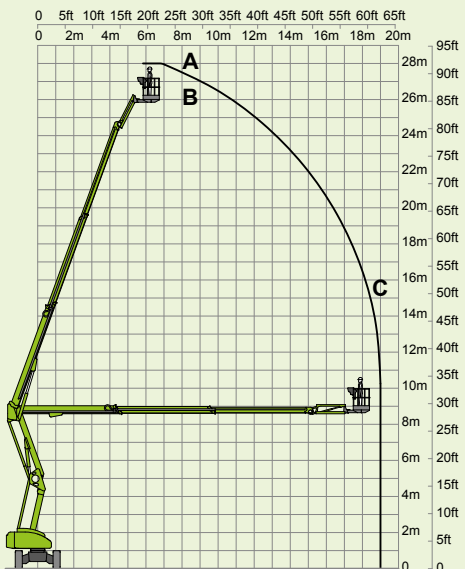

SiOPS® Gen² Hybrid
Niftylink®

niftylift

Chalkdell Drive, Shenley Wood,
Milton Keynes, MK5 6GF
England, United Kingdom
+44 1908 223456
sales@niftylift.com
www.niftylift.com

 ISO 9001 QUALITY MANAGEMENT	 ISO 14001 ENVIRONMENTAL MANAGEMENT	 ISO 45001 HEALTH & SAFETY MANAGEMENT